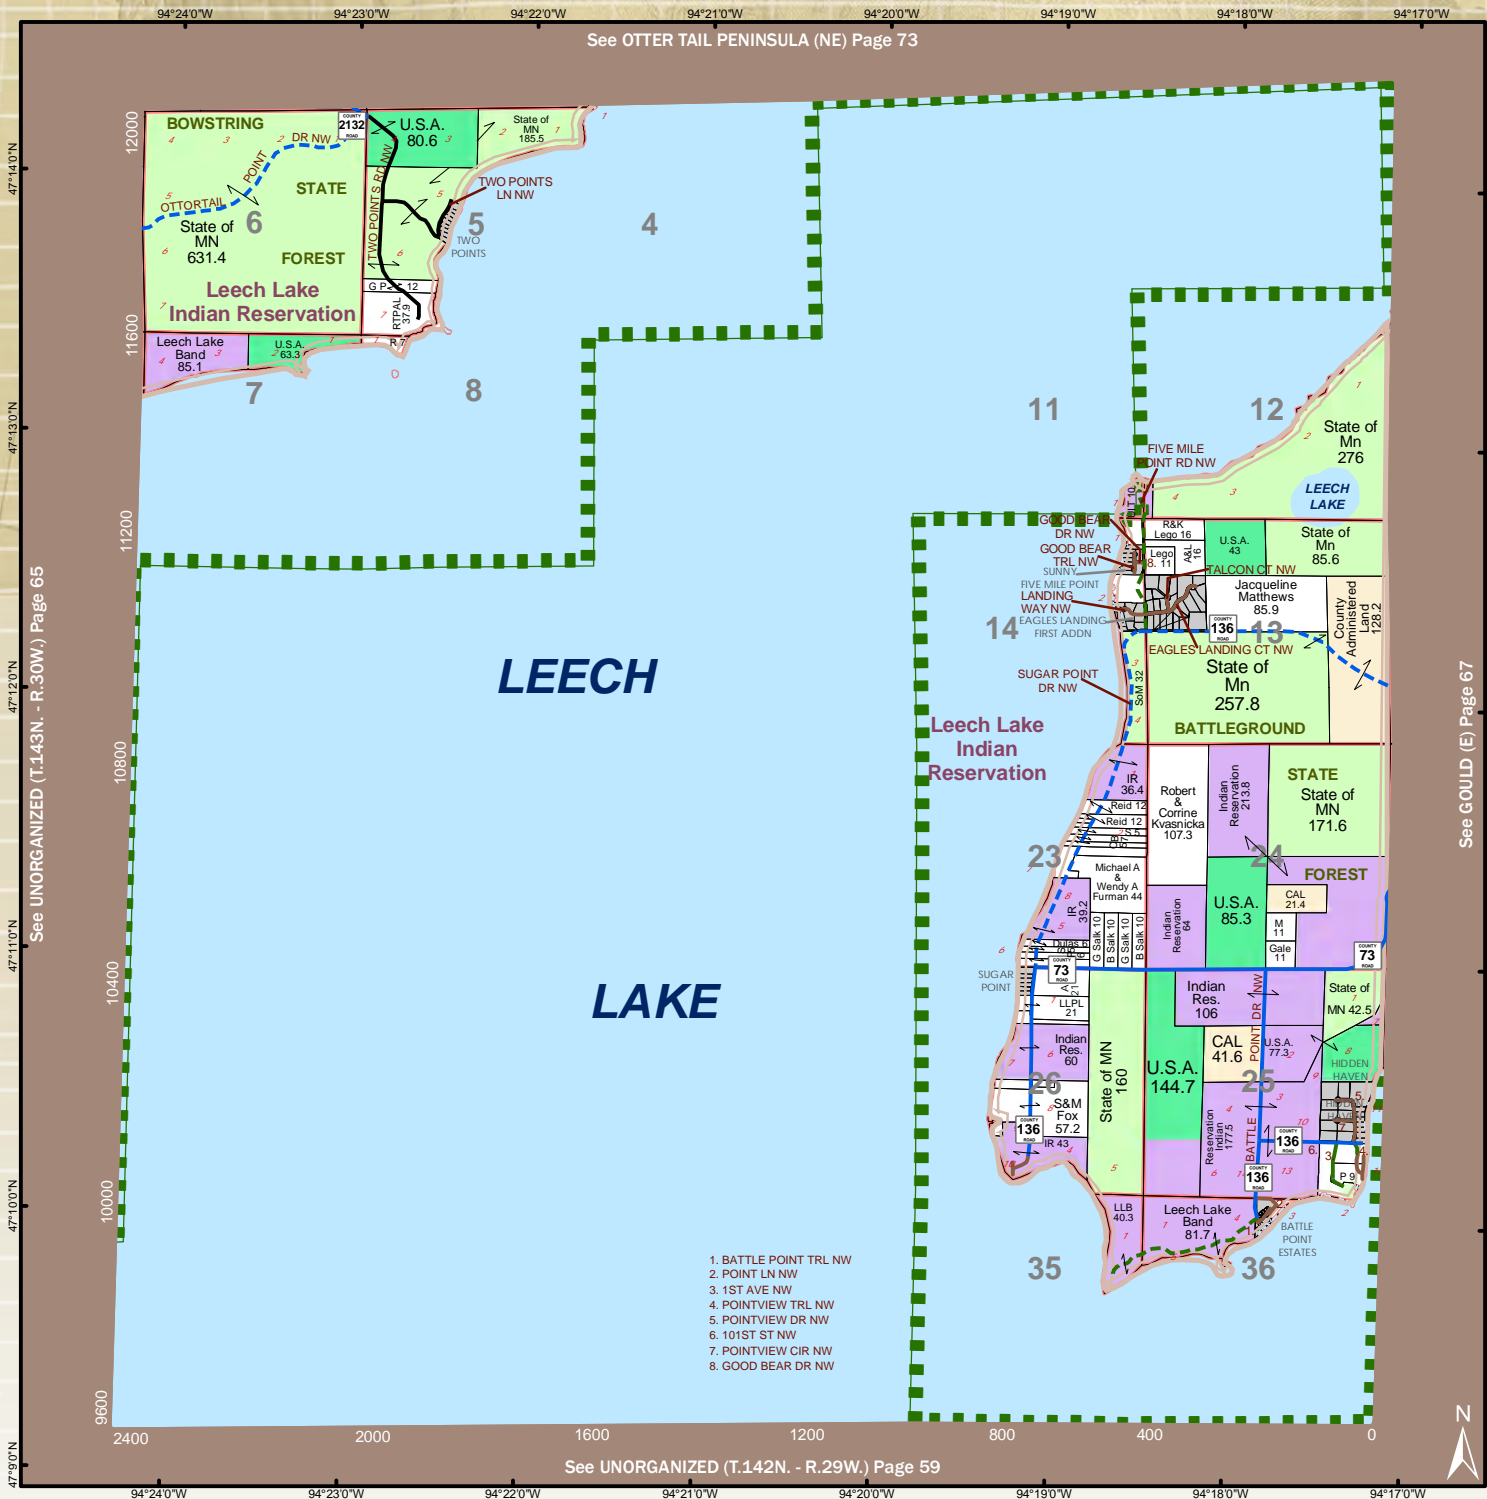

# GOULD (W)

T.143N. - R.29W.

See OTTER TAIL PENINSULA (NE) Page 73

- 1. BATTLE POINT TRL NW
- 2. POINT LN NW
- 3. 1ST AVE NW
- 4. POINTVIEW TRL NW
- 5. POINTVIEW DR NW
- 6. 101ST ST NW
- 7. POINTVIEW CIR NW
- 8. GOOD BEAR DR NW

See UNORGANIZED (T.142N. - R.29W.) Page 59

See UNORGANIZED (T.143N. - R.30W.) Page 65

See GOULD (E) Page 67