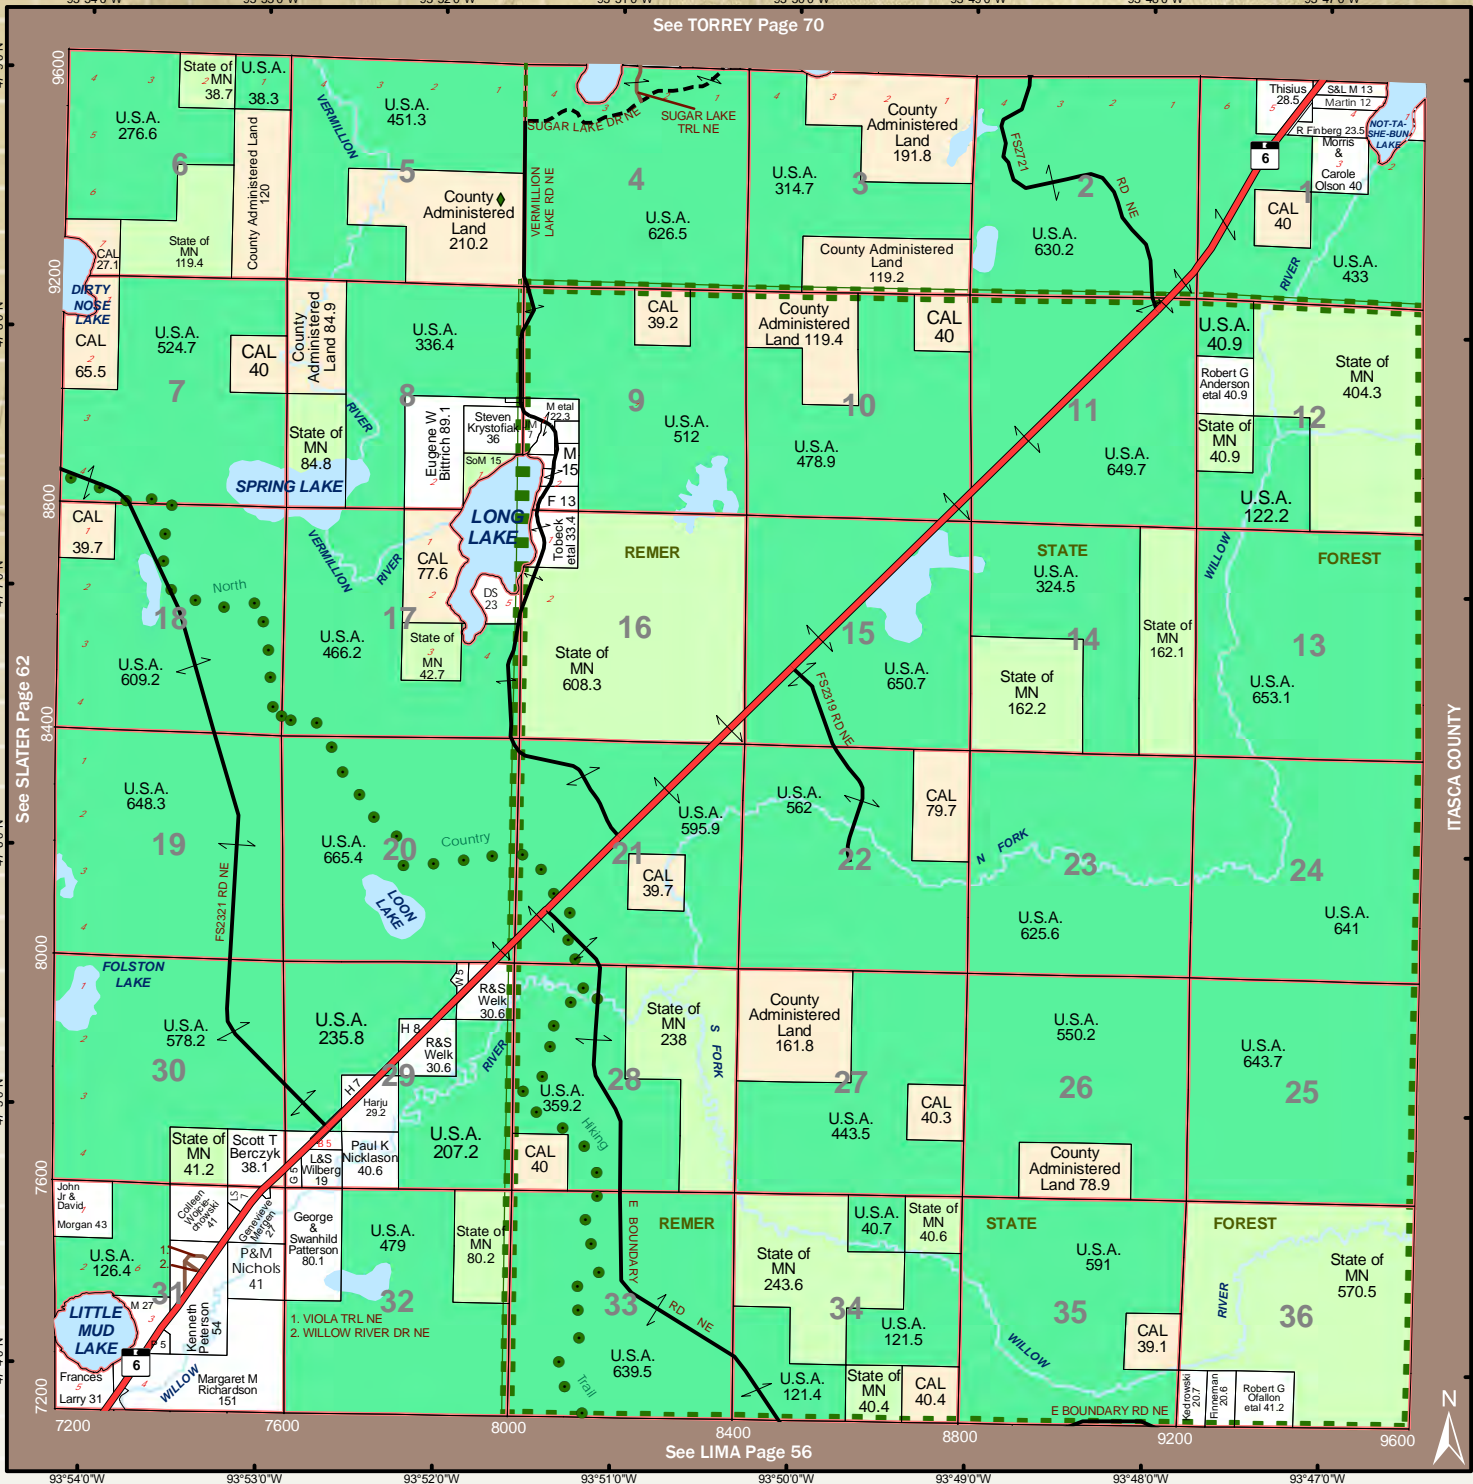

# UNORGANIZED TERRITORY

T.142N. - R.25W.

See TORREY Page 70

See LIMA Page 56

See SLATER Page 62

ITASCA COUNTY