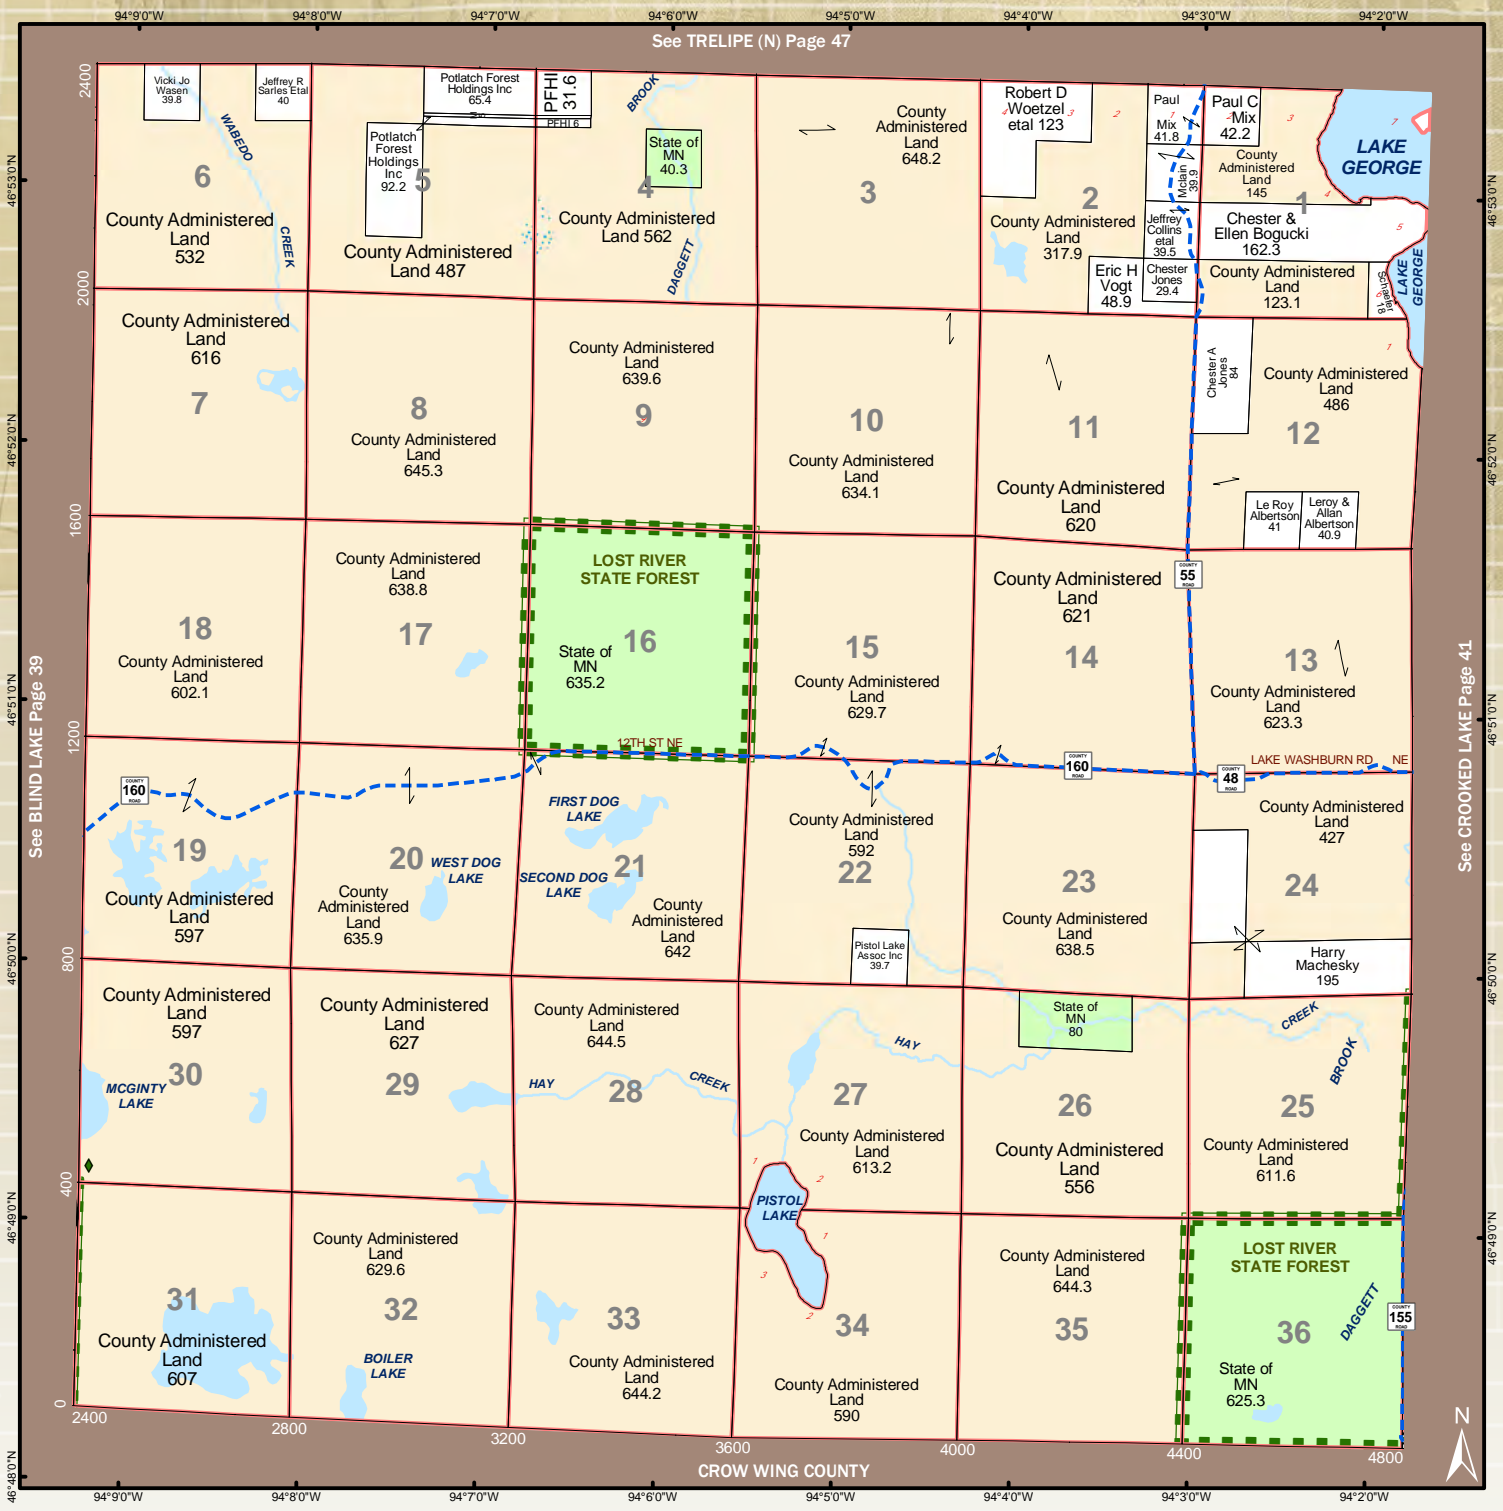

TRELIPE (S)

T.139N. - R.27W.

See TRELIPE (N) Page 47

See BLIND LAKE Page 39

See CROOKED LAKE Page 41

CROW WING COUNTY