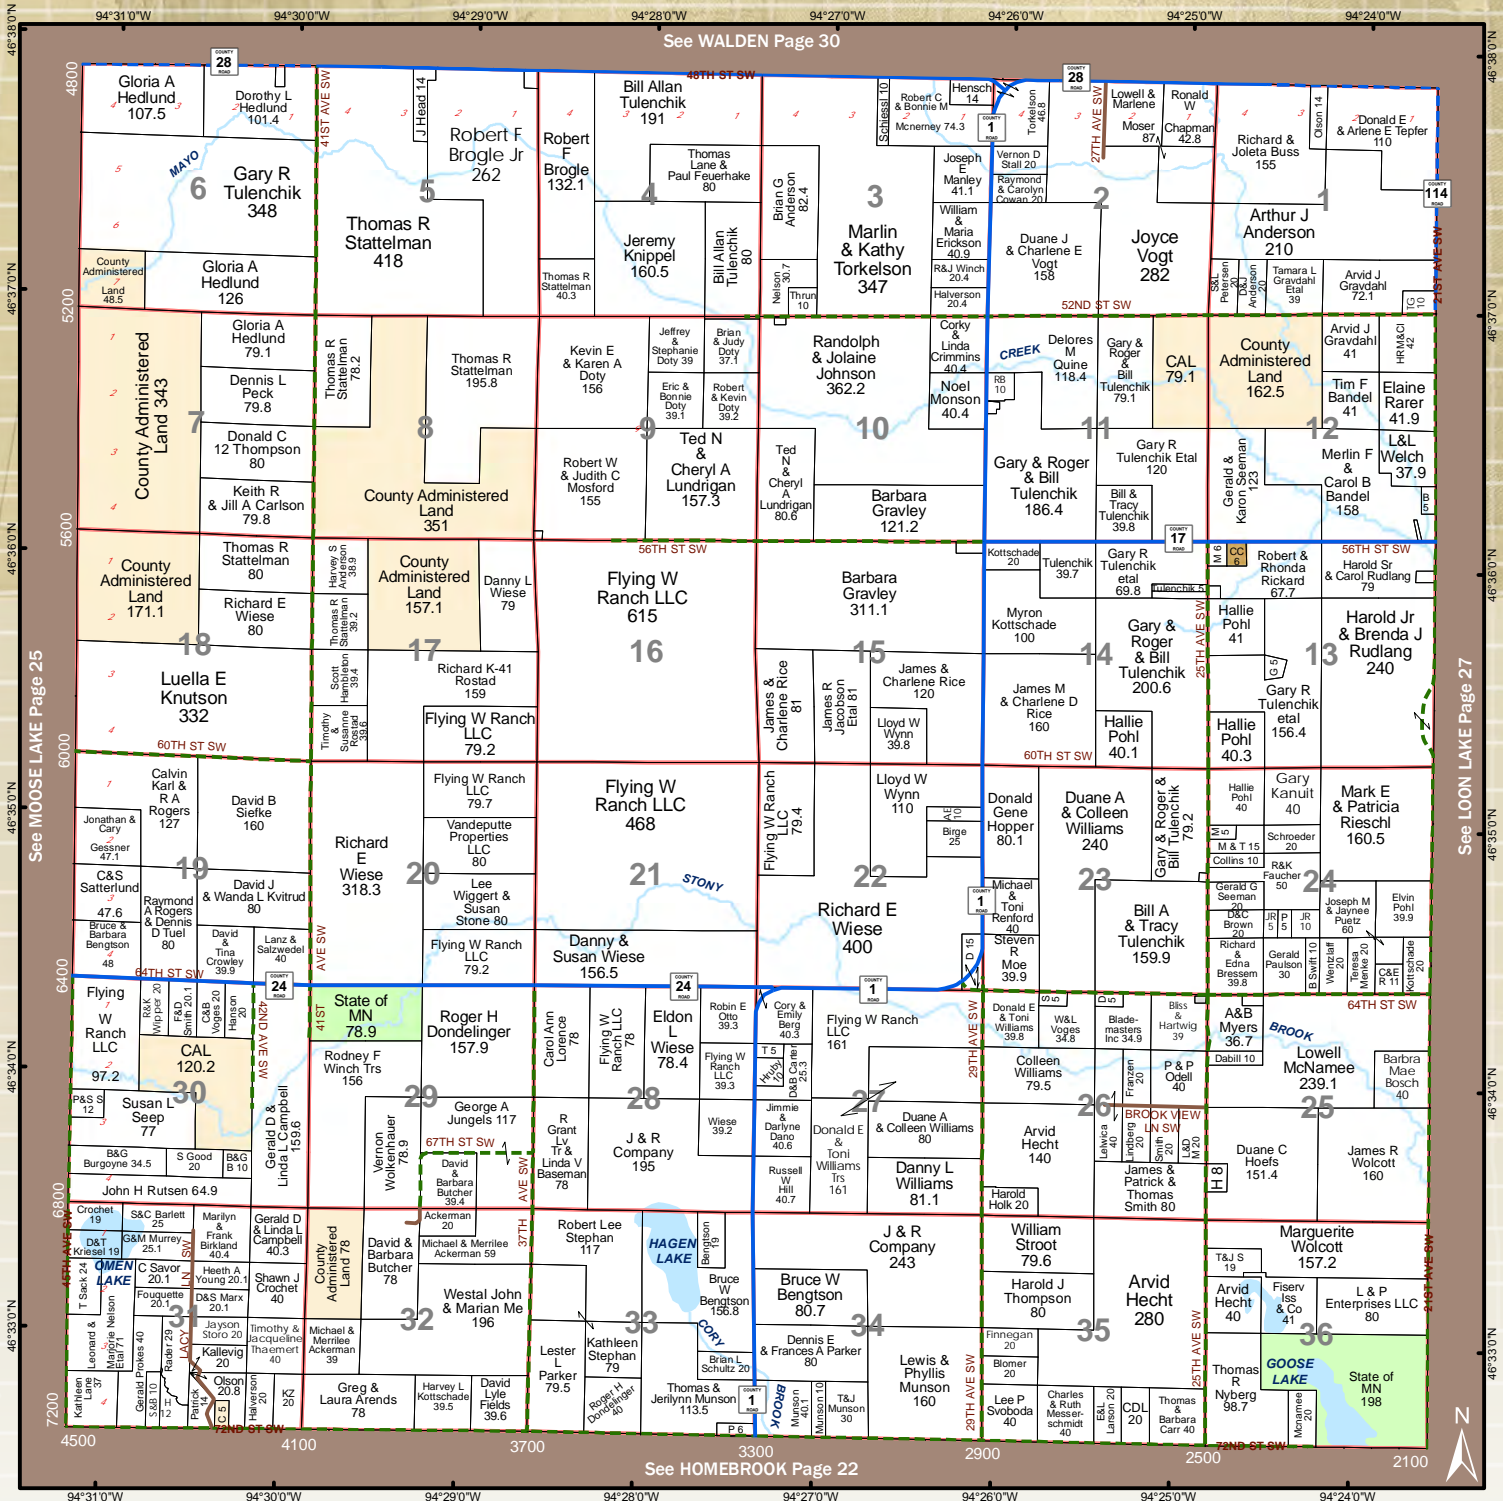

MAPLE

T.136N. - R.30W.

0.5 0.25 0 0.5 1

See WALDEN Page 30

See HOMEBROOK Page 22

See MOOSE LAKE Page 25

See LOON LAKE Page 27